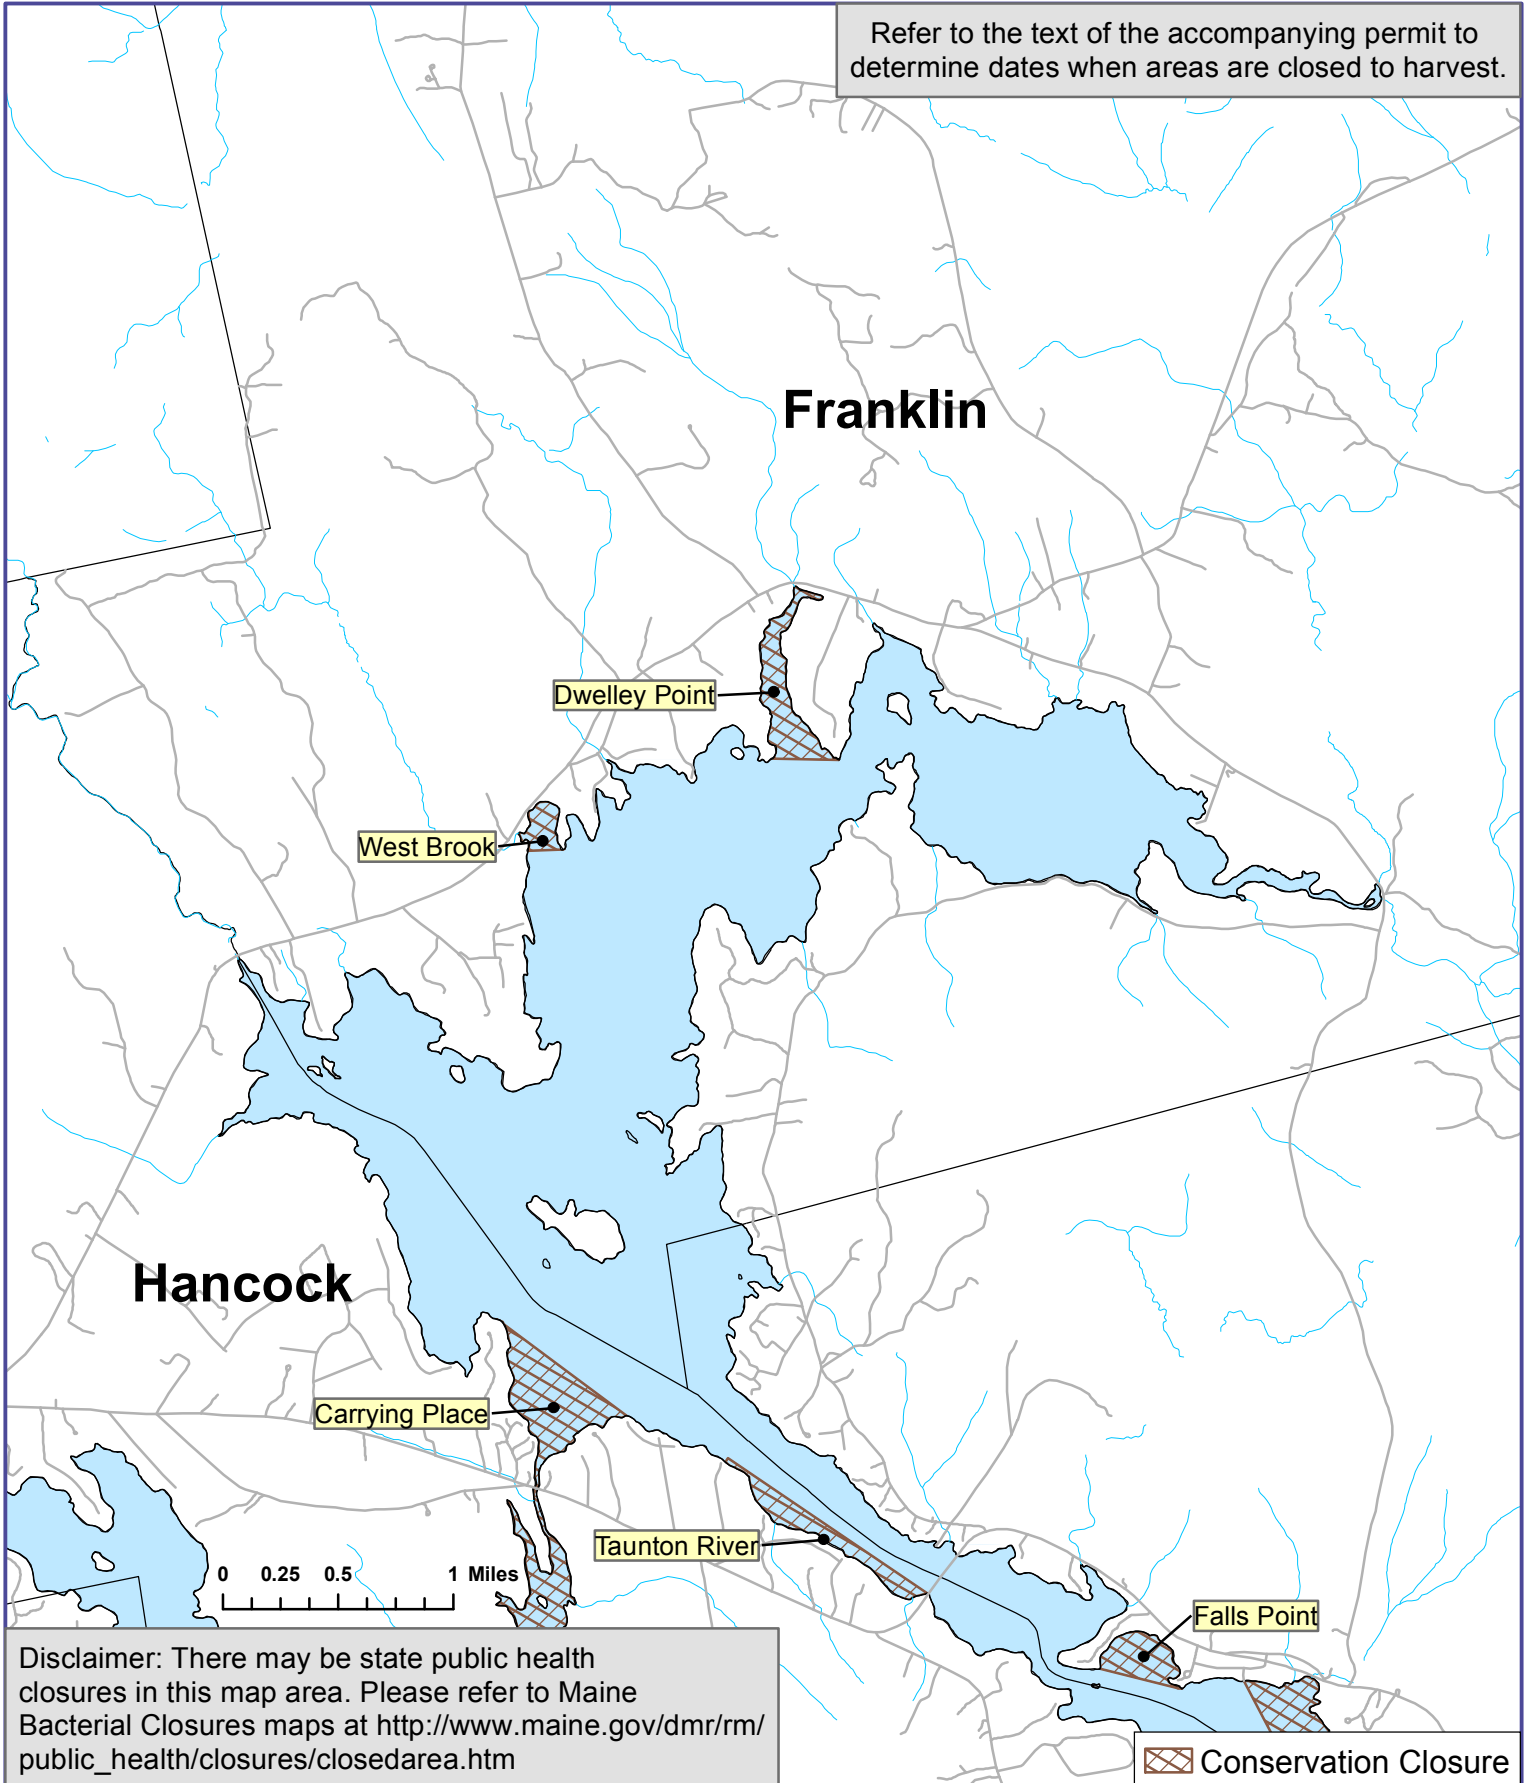

Maine Department of Marine Resources

Franklin, Hancock

Municipal Conservation Closures

Refer to the text of the accompanying permit to determine dates when areas are closed to harvest.

Disclaimer: There may be state public health closures in this map area. Please refer to Maine Bacterial Closures maps at <http://www.maine.gov/dmr/rm/public_health/closures/closedarea.htm>