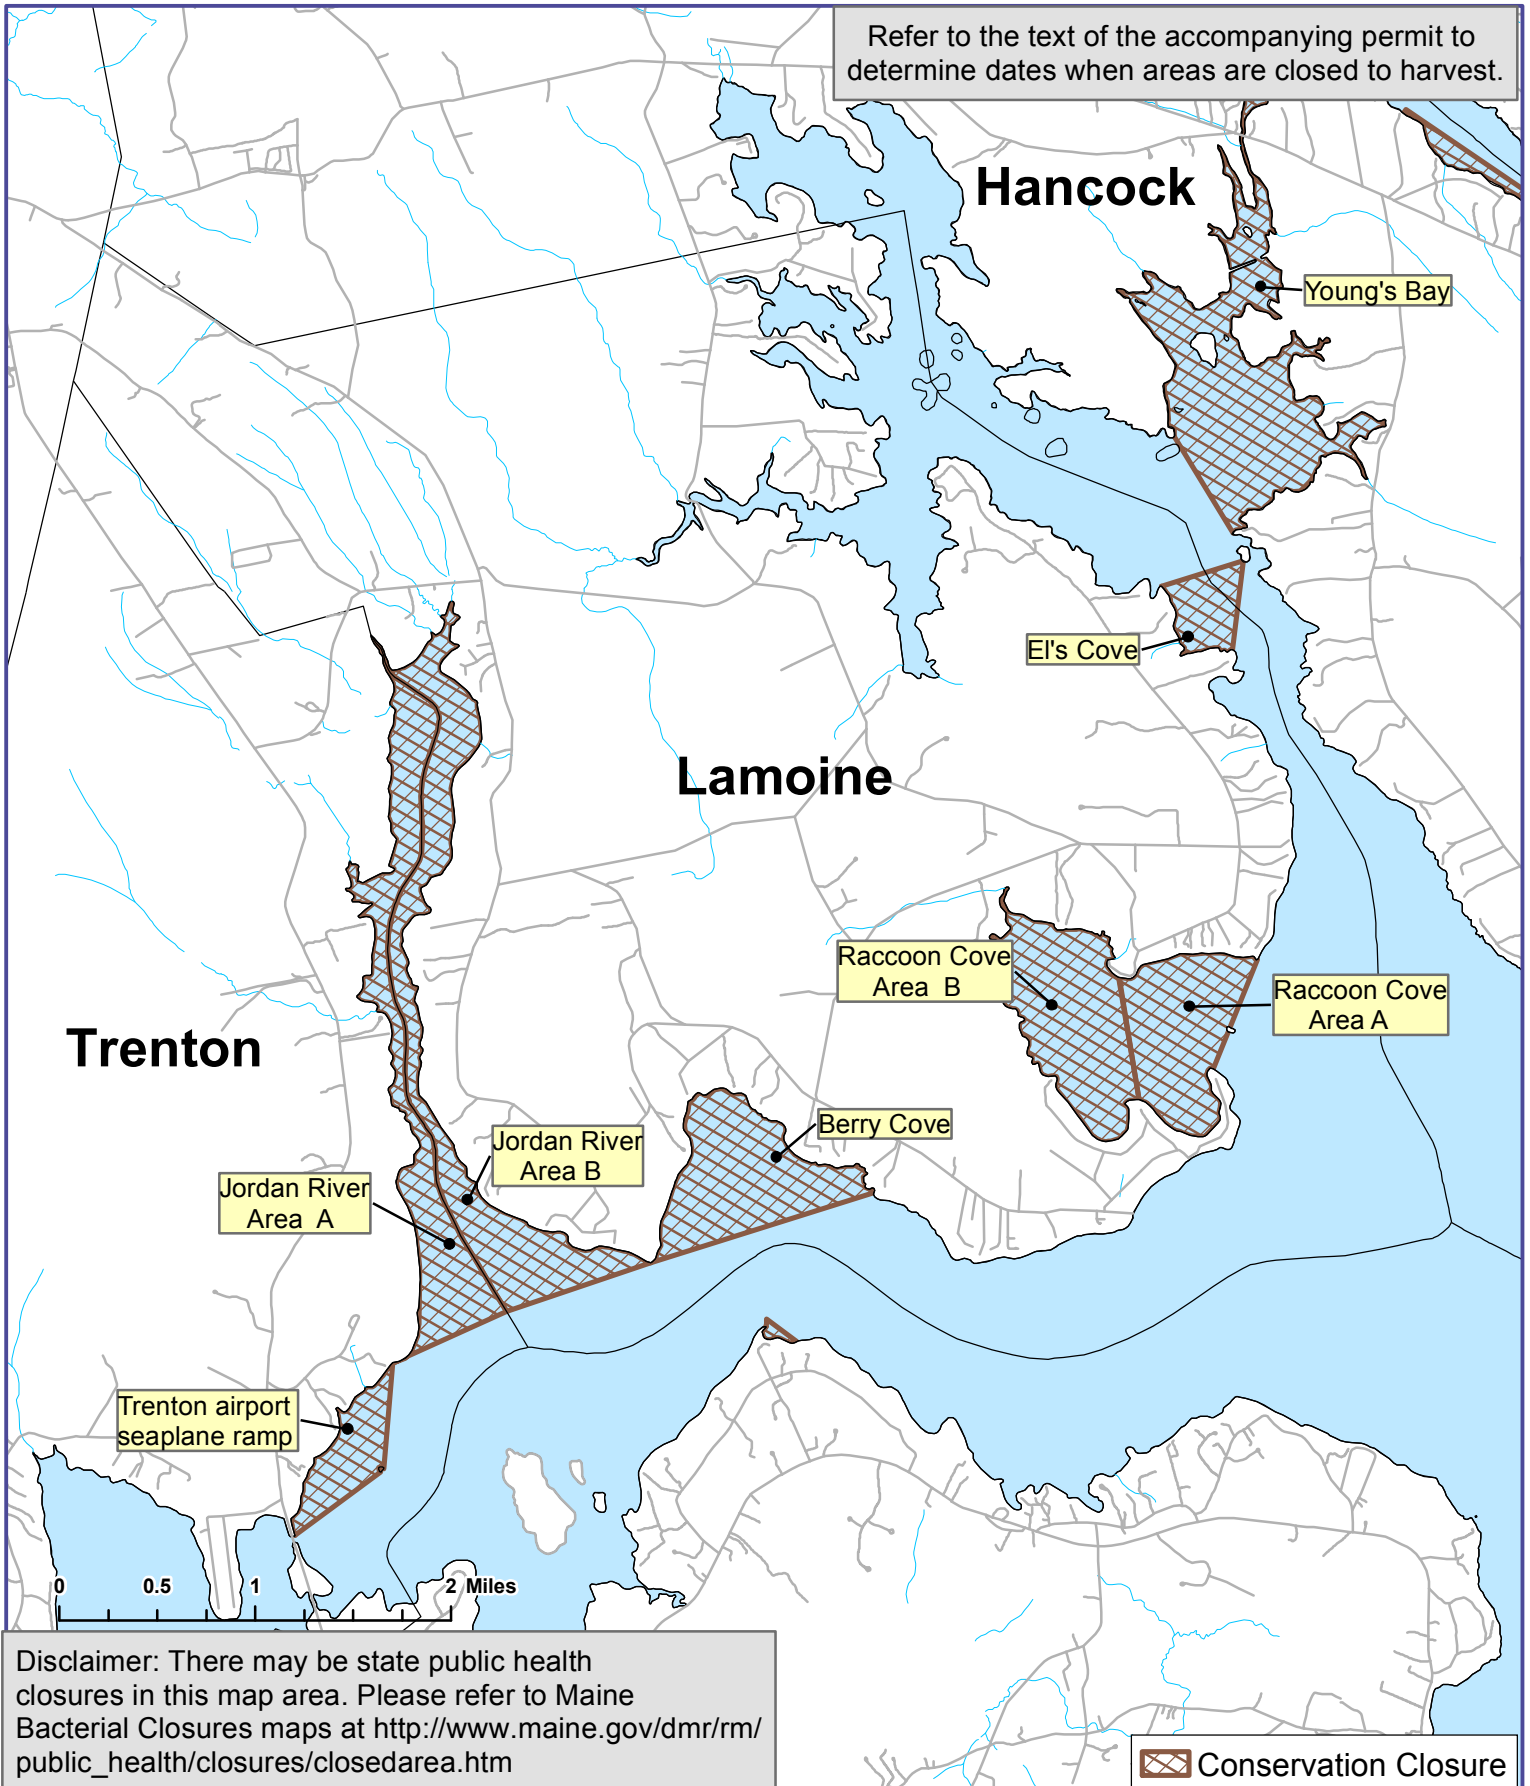

Maine Department of Marine Resources

Trenton, Lamoine, and Hancock

Municipal Conservation Closures

Refer to the text of the accompanying permit to determine dates when areas are closed to harvest.

Maine Department of Marine Resources

Hancock, Sullivan, Sorrento

Municipal Conservation Closures

Refer to the text of the accompanying permit to determine dates when areas are closed to harvest.

Disclaimer: There may be state public health closures in this map area. Please refer to Maine Bacterial Closures maps at http://www.maine.gov/dmr/rm/public_health/closures/closedarea.htm

Maine Department of Marine Resources

Franklin, Hancock

Municipal Conservation Closures

Refer to the text of the accompanying permit to determine dates when areas are closed to harvest.

Disclaimer: There may be state public health closures in this map area. Please refer to Maine Bacterial Closures maps at http://www.maine.gov/dmr/rm/public_health/closures/closedarea.htm