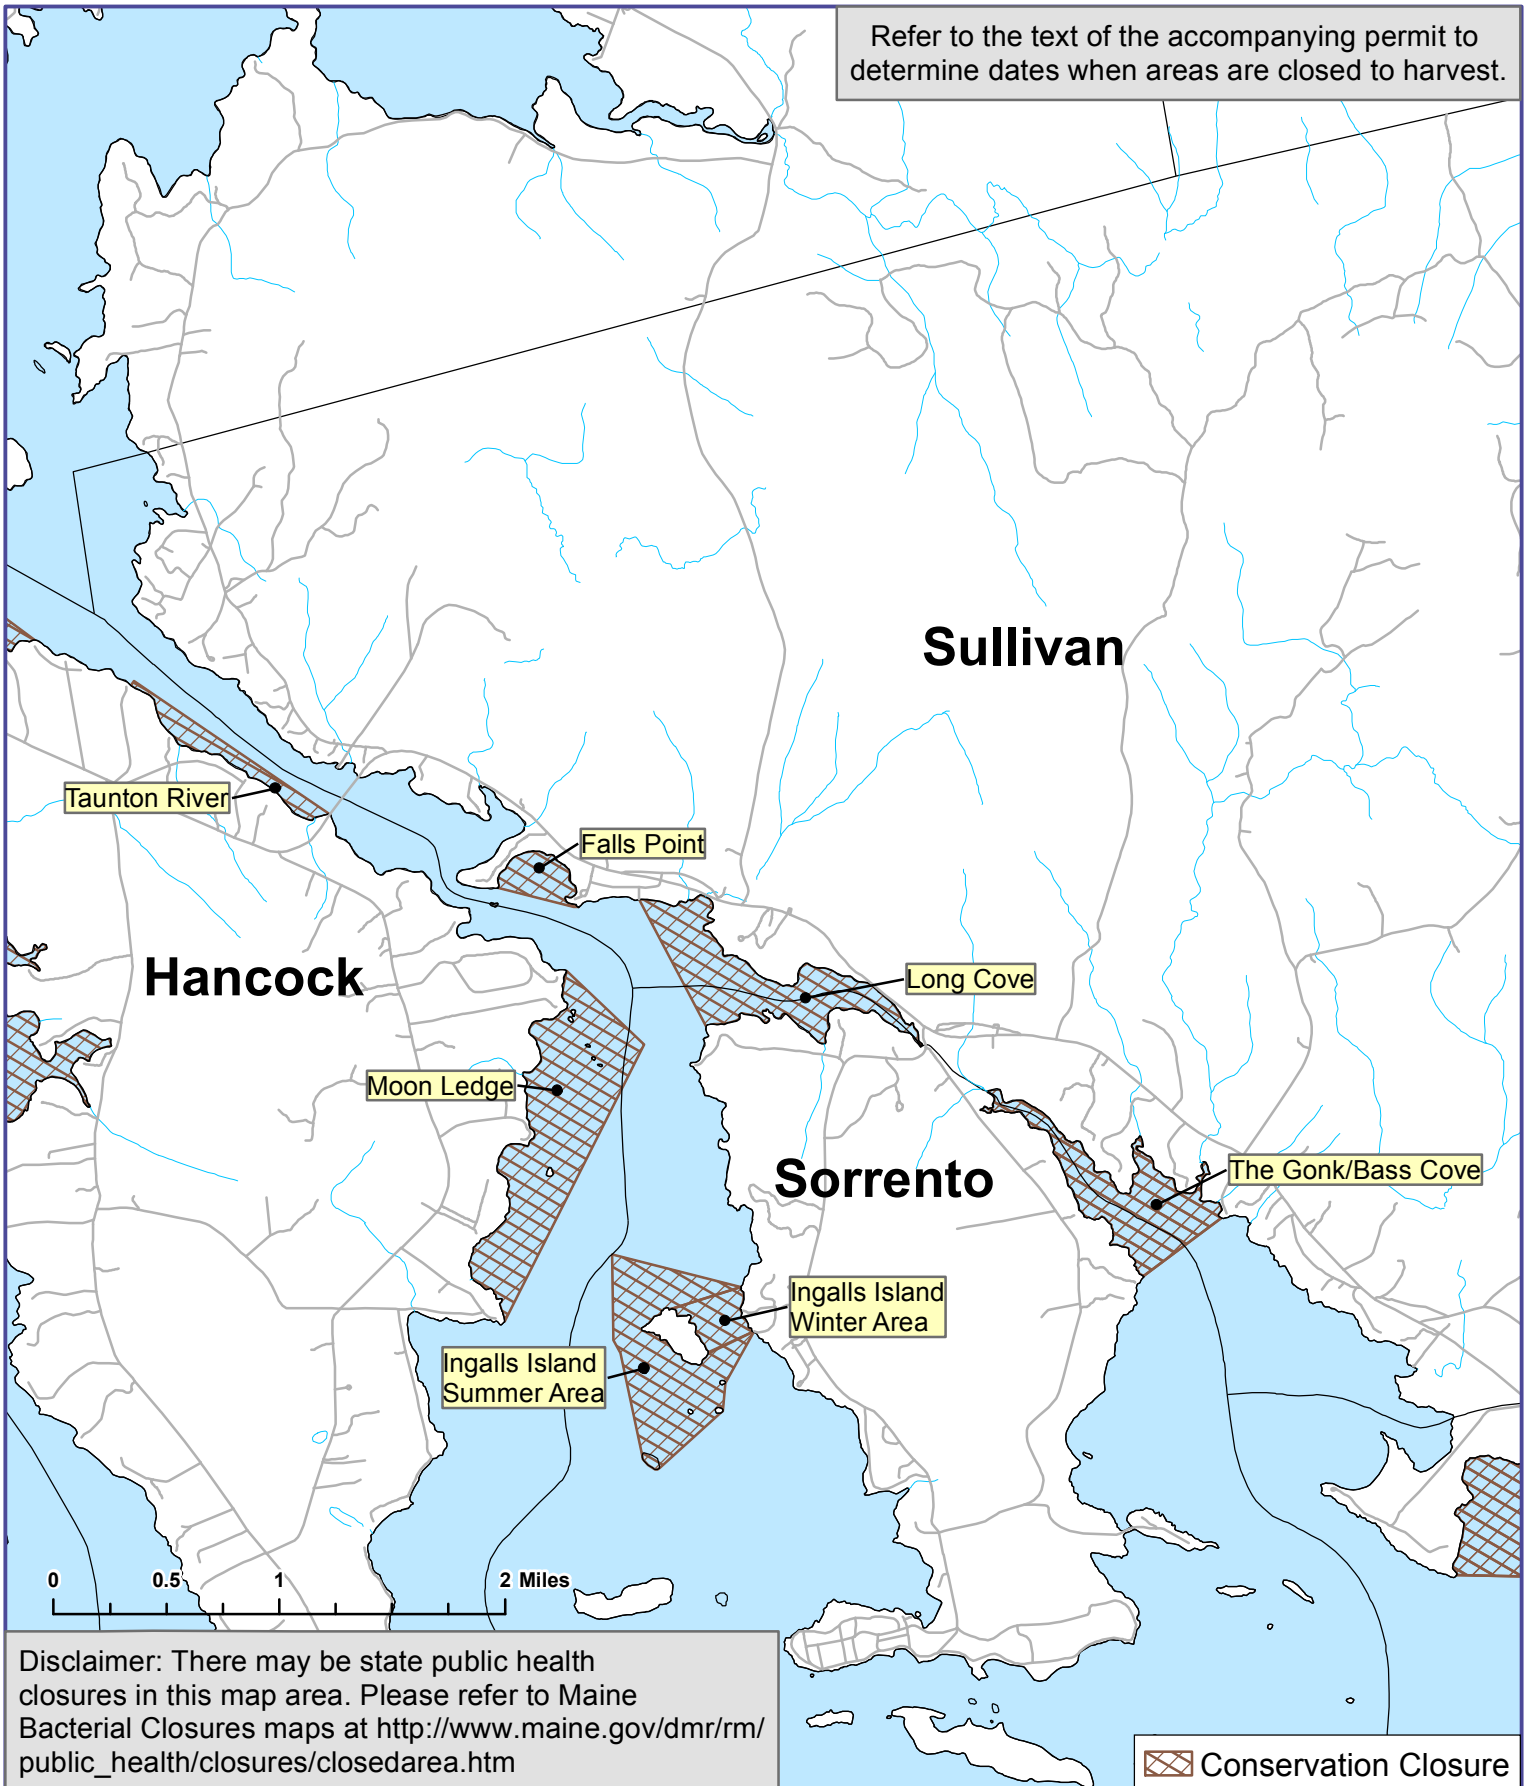

Maine Department of Marine Resources

Trenton, Lamoine, and Hancock

Municipal Conservation Closures

Refer to the text of the accompanying permit to determine dates when areas are closed to harvest.

Maine Department of Marine Resources

Hancock, Sullivan, Sorrento

Municipal Conservation Closures

Refer to the text of the accompanying permit to determine dates when areas are closed to harvest.

Disclaimer: There may be state public health closures in this map area. Please refer to Maine Bacterial Closures maps at http://www.maine.gov/dmr/rm/public_health/closures/closedarea.htm

Maine Department of Marine Resources

Franklin, Hancock

Municipal Conservation Closures

Refer to the text of the accompanying permit to determine dates when areas are closed to harvest.

Disclaimer: There may be state public health closures in this map area. Please refer to Maine Bacterial Closures maps at http://www.maine.gov/dmr/rm/public_health/closures/closedarea.htm